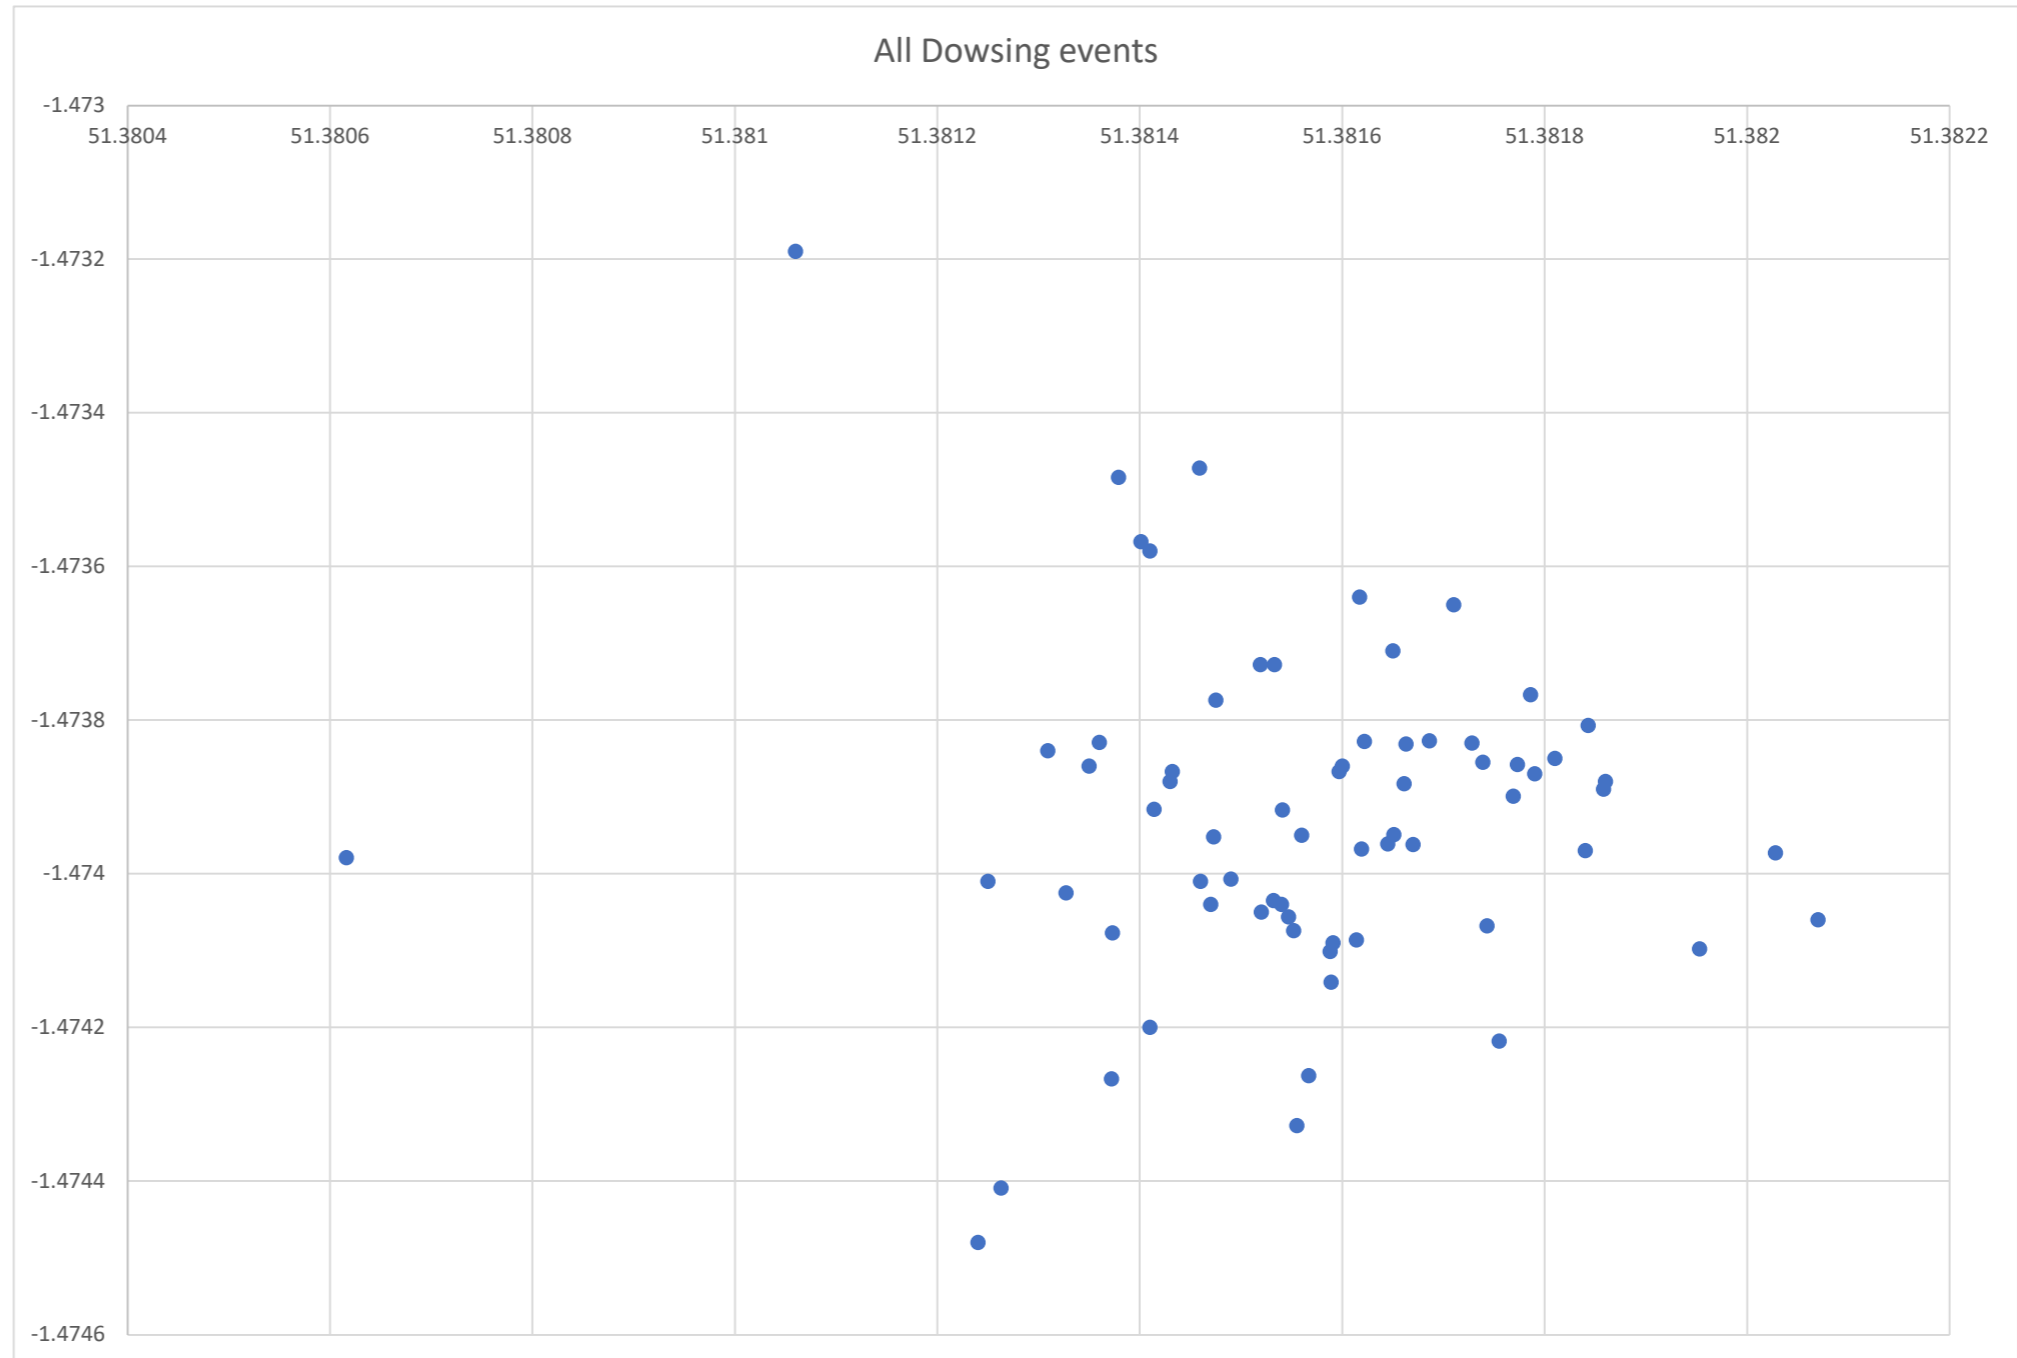

	Latitude	Longitude
Michael Stapley	51.381843	-1.473807
	51.381739	-1.473855
	51.381651	-1.473949
	51.381645	-1.473961
	51.381619	-1.473968
Peter Hughes	51.38186	-1.47388
	51.38181	-1.47385
	51.38171	-1.47365
	51.38165	-1.47371
	51.38141	-1.47358
	51.38147	-1.47404
	51.38154	-1.47404
	51.38152	-1.47405
	51.38141	-1.4742
	51.38125	-1.47401
	51.38143	-1.47388
	51.3816	-1.47386
	51.38179	-1.47387
	51.38184	-1.47397
Stephen Painting	51.38156	-1.47395
	51.38135	-1.47386
	51.38146	-1.47401
Stephanie	51.381459	-1.473472
	51.381379	-1.473484
	51.381617	-1.47364
	51.381786	-1.473767
	51.382028	-1.473973
	51.381401	-1.473568
	51.381475	-1.473774
	51.381661	-1.473883
	51.381773	-1.473858
**	51.381953	-1.474098
**	51.38167	-1.473962
**	51.381541	-1.473917
	51.381309	-1.47384
	51.381414	-1.473916
	51.381588	-1.474101
	51.381755	-1.474218
	51.381589	-1.474141
	51.381552	-1.474074
	51.381327	-1.474025
	51.381373	-1.474077
	51.381567	-1.474263
	51.381555	-1.474328
	51.381372	-1.474267

	51.381263	-1.474409
	51.381743	-1.474068
Boundary	51.38207	-1.47406
	51.38106	-1.47319
	51.38124	-1.47448
Philip (new)	51.381547	-1.474056
	51.381532	-1.474035
	51.38149	-1.474007
	51.381473	-1.473952
	51.381533	-1.473728
	51.381519	-1.473728
	51.381591	-1.47409
	51.381858	-1.47389
	51.381769	-1.473899
	51.381728	-1.47383
	51.381686	-1.473827
	51.381663	-1.473831
	51.381622	-1.473828
	51.381597	-1.473867
	51.381614	-1.474086
	51.380616	-1.473979
	51.38136	-1.473829
	51.381432	-1.473867